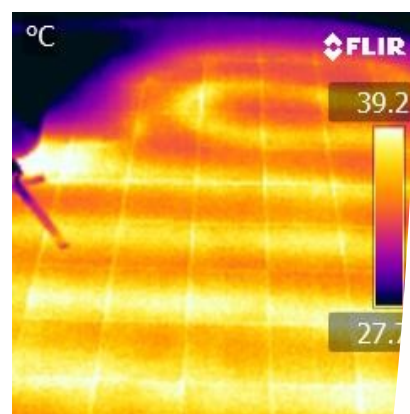

## Thermal Imaging Course

**Do you want to find out how energy efficient your home is?**

**Do you want to try and save money on your energy bills?**

**Guildford Borough Council have two thermal imaging cameras available for loan to Guildford Borough residents to survey your own home.**

**Thermal imaging cameras have lots of practical uses including detecting:**

- Missing insulation in your home
- Draughts
- Thermal bridges in buildings
- Moisture defects
- Electrical faults

**Camera loan is dependent upon attending a free training workshop which guides you through use of the camera and interpretation of information when surveying your home.**